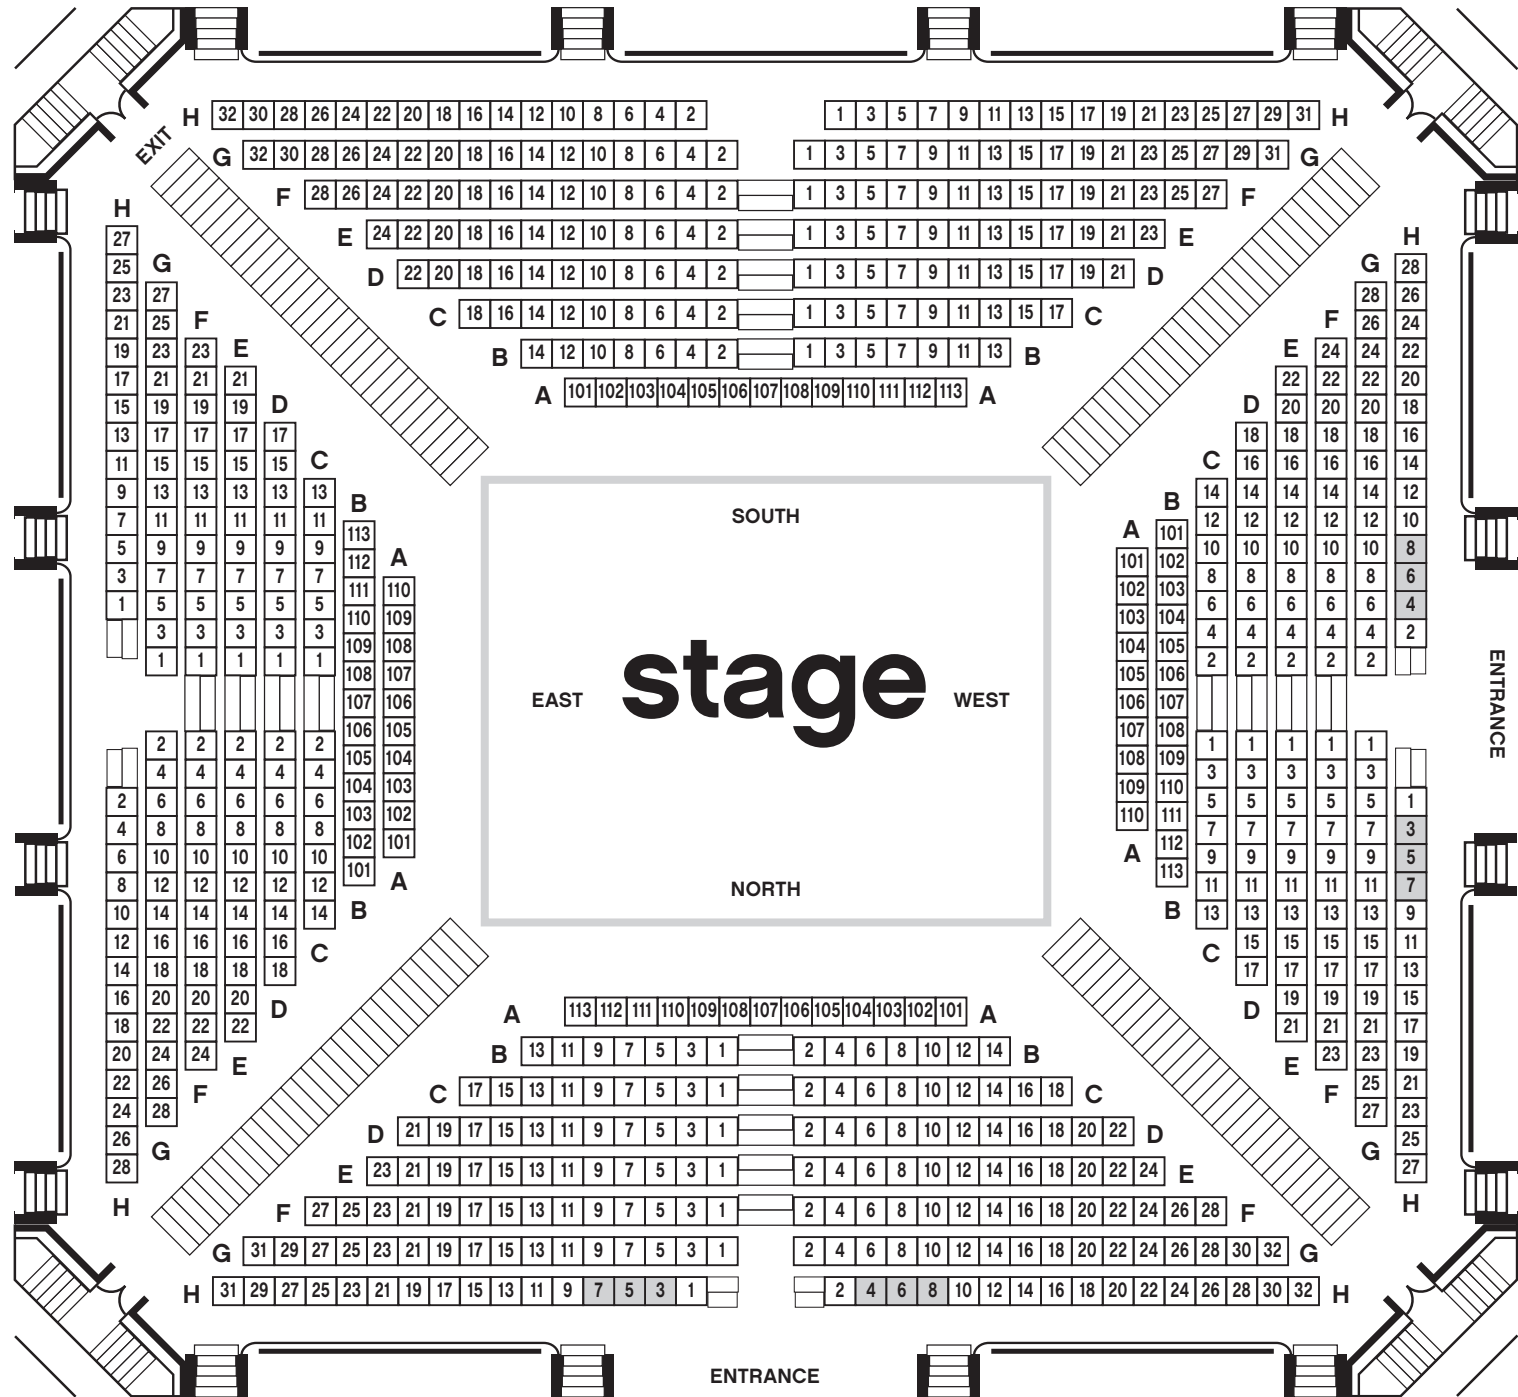

# FICHANDLER STAGE

■ = Wheelchair Accessible Seating