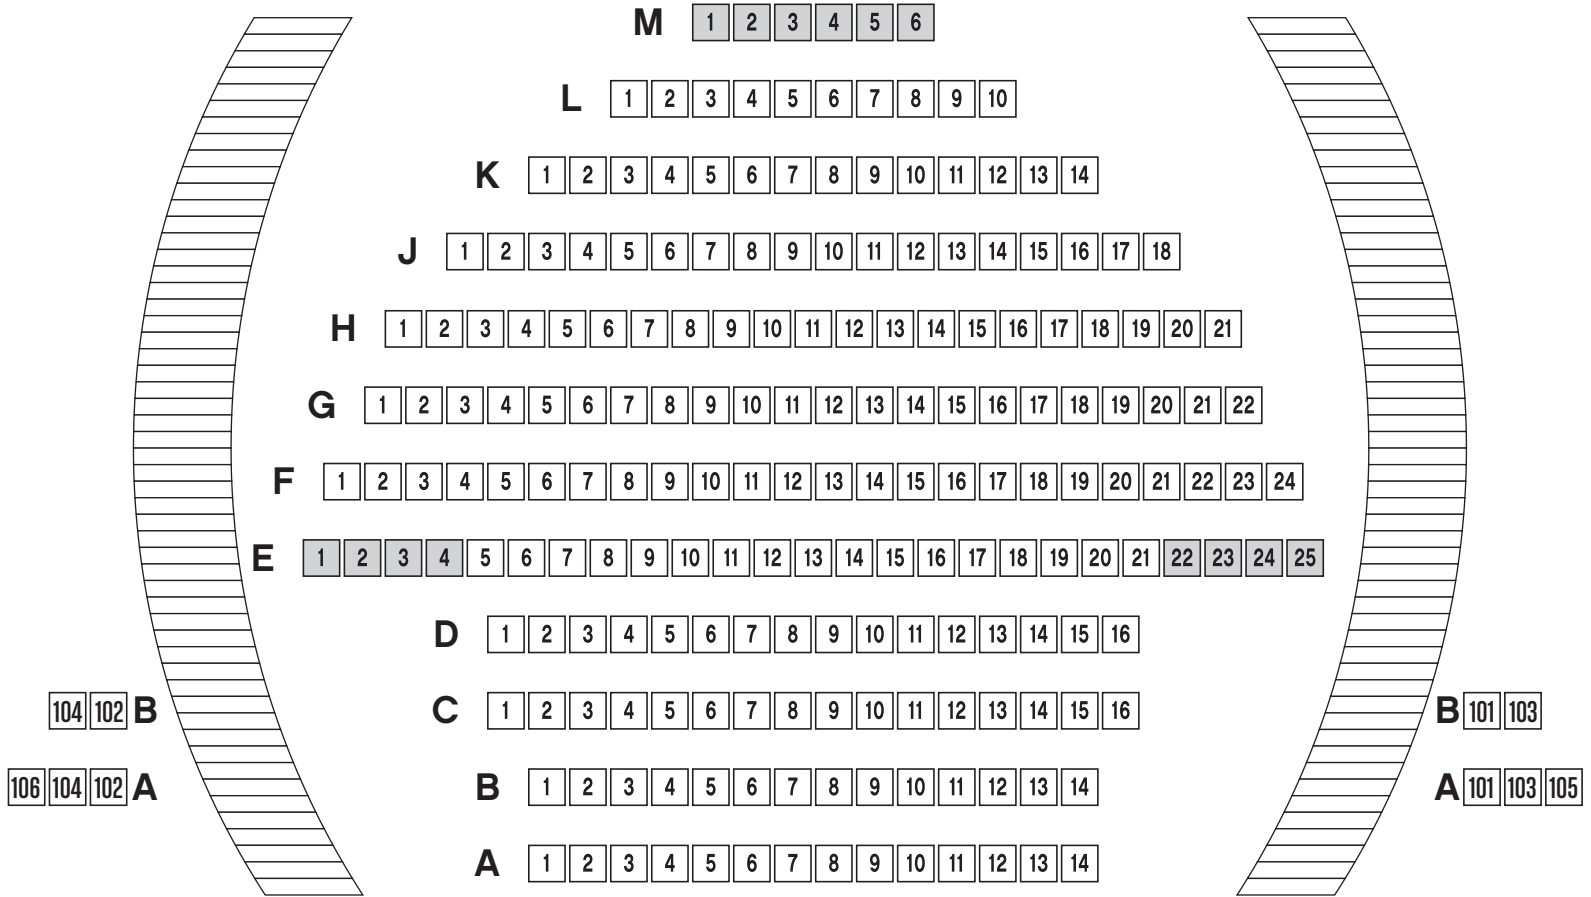

KOGOD THEATER

ENTRANCE

■ = Wheelchair Accessible Seating