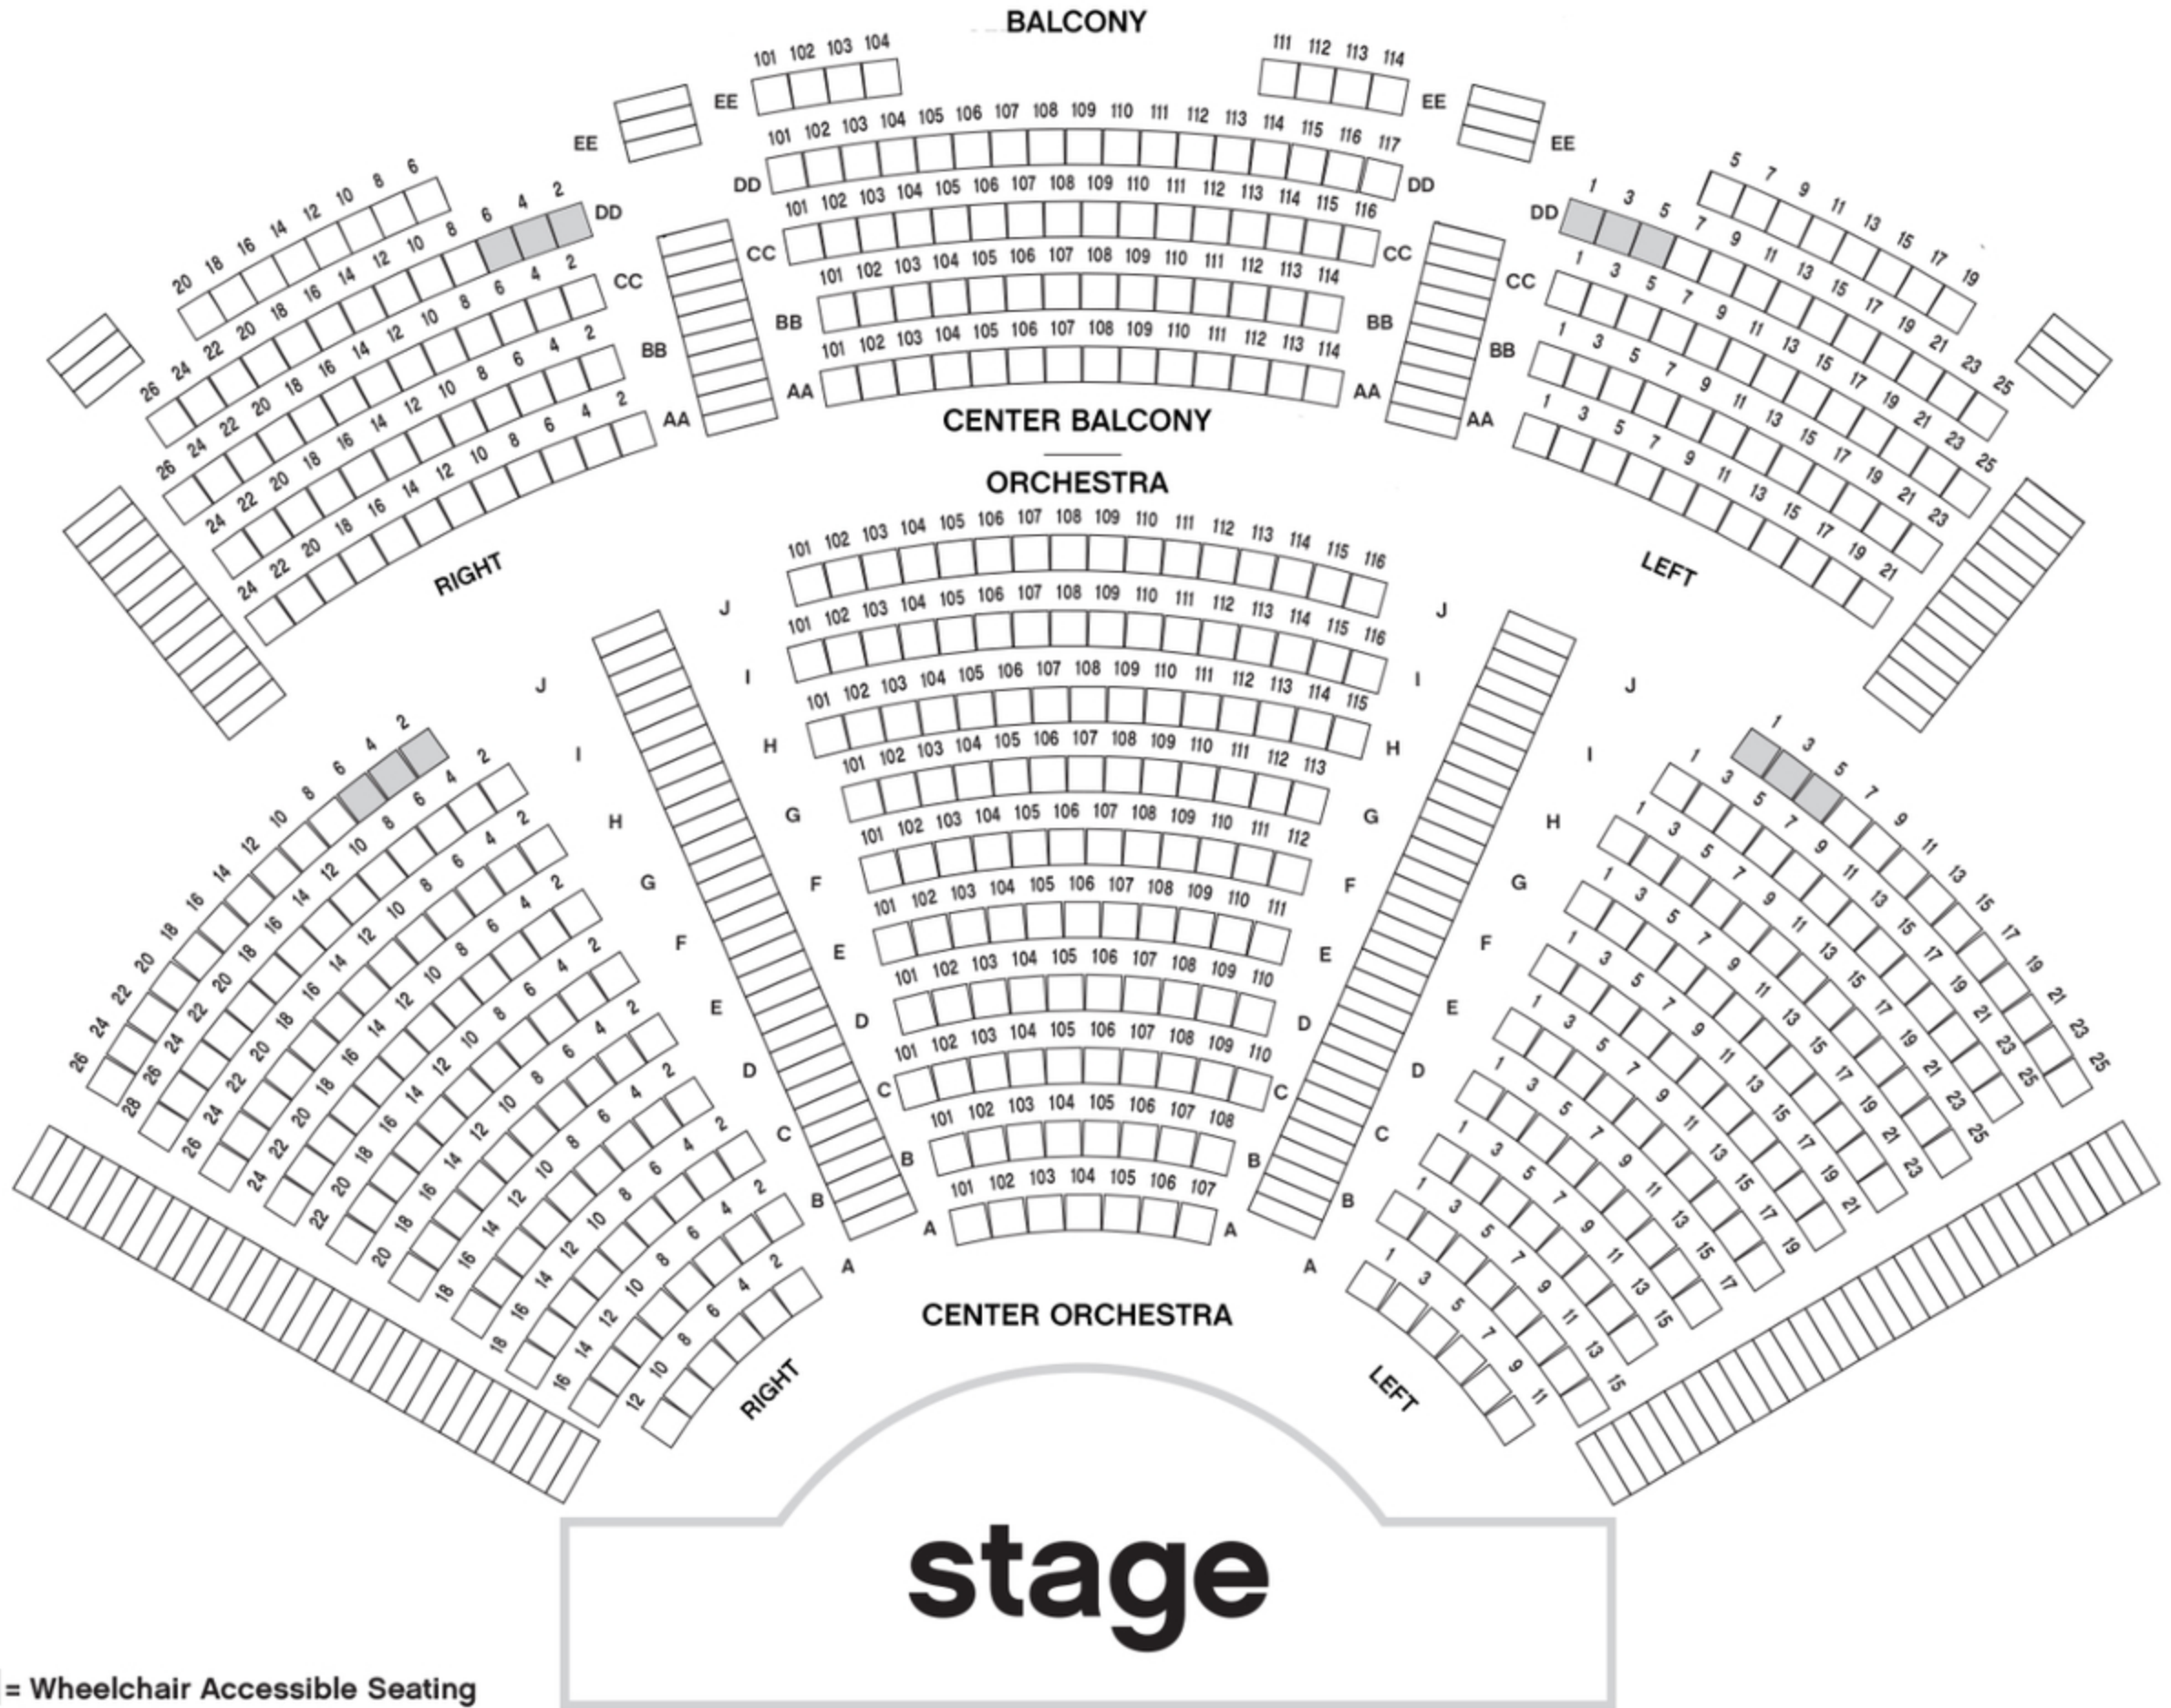

KREEGER THEATER

■ = Wheelchair Accessible Seating