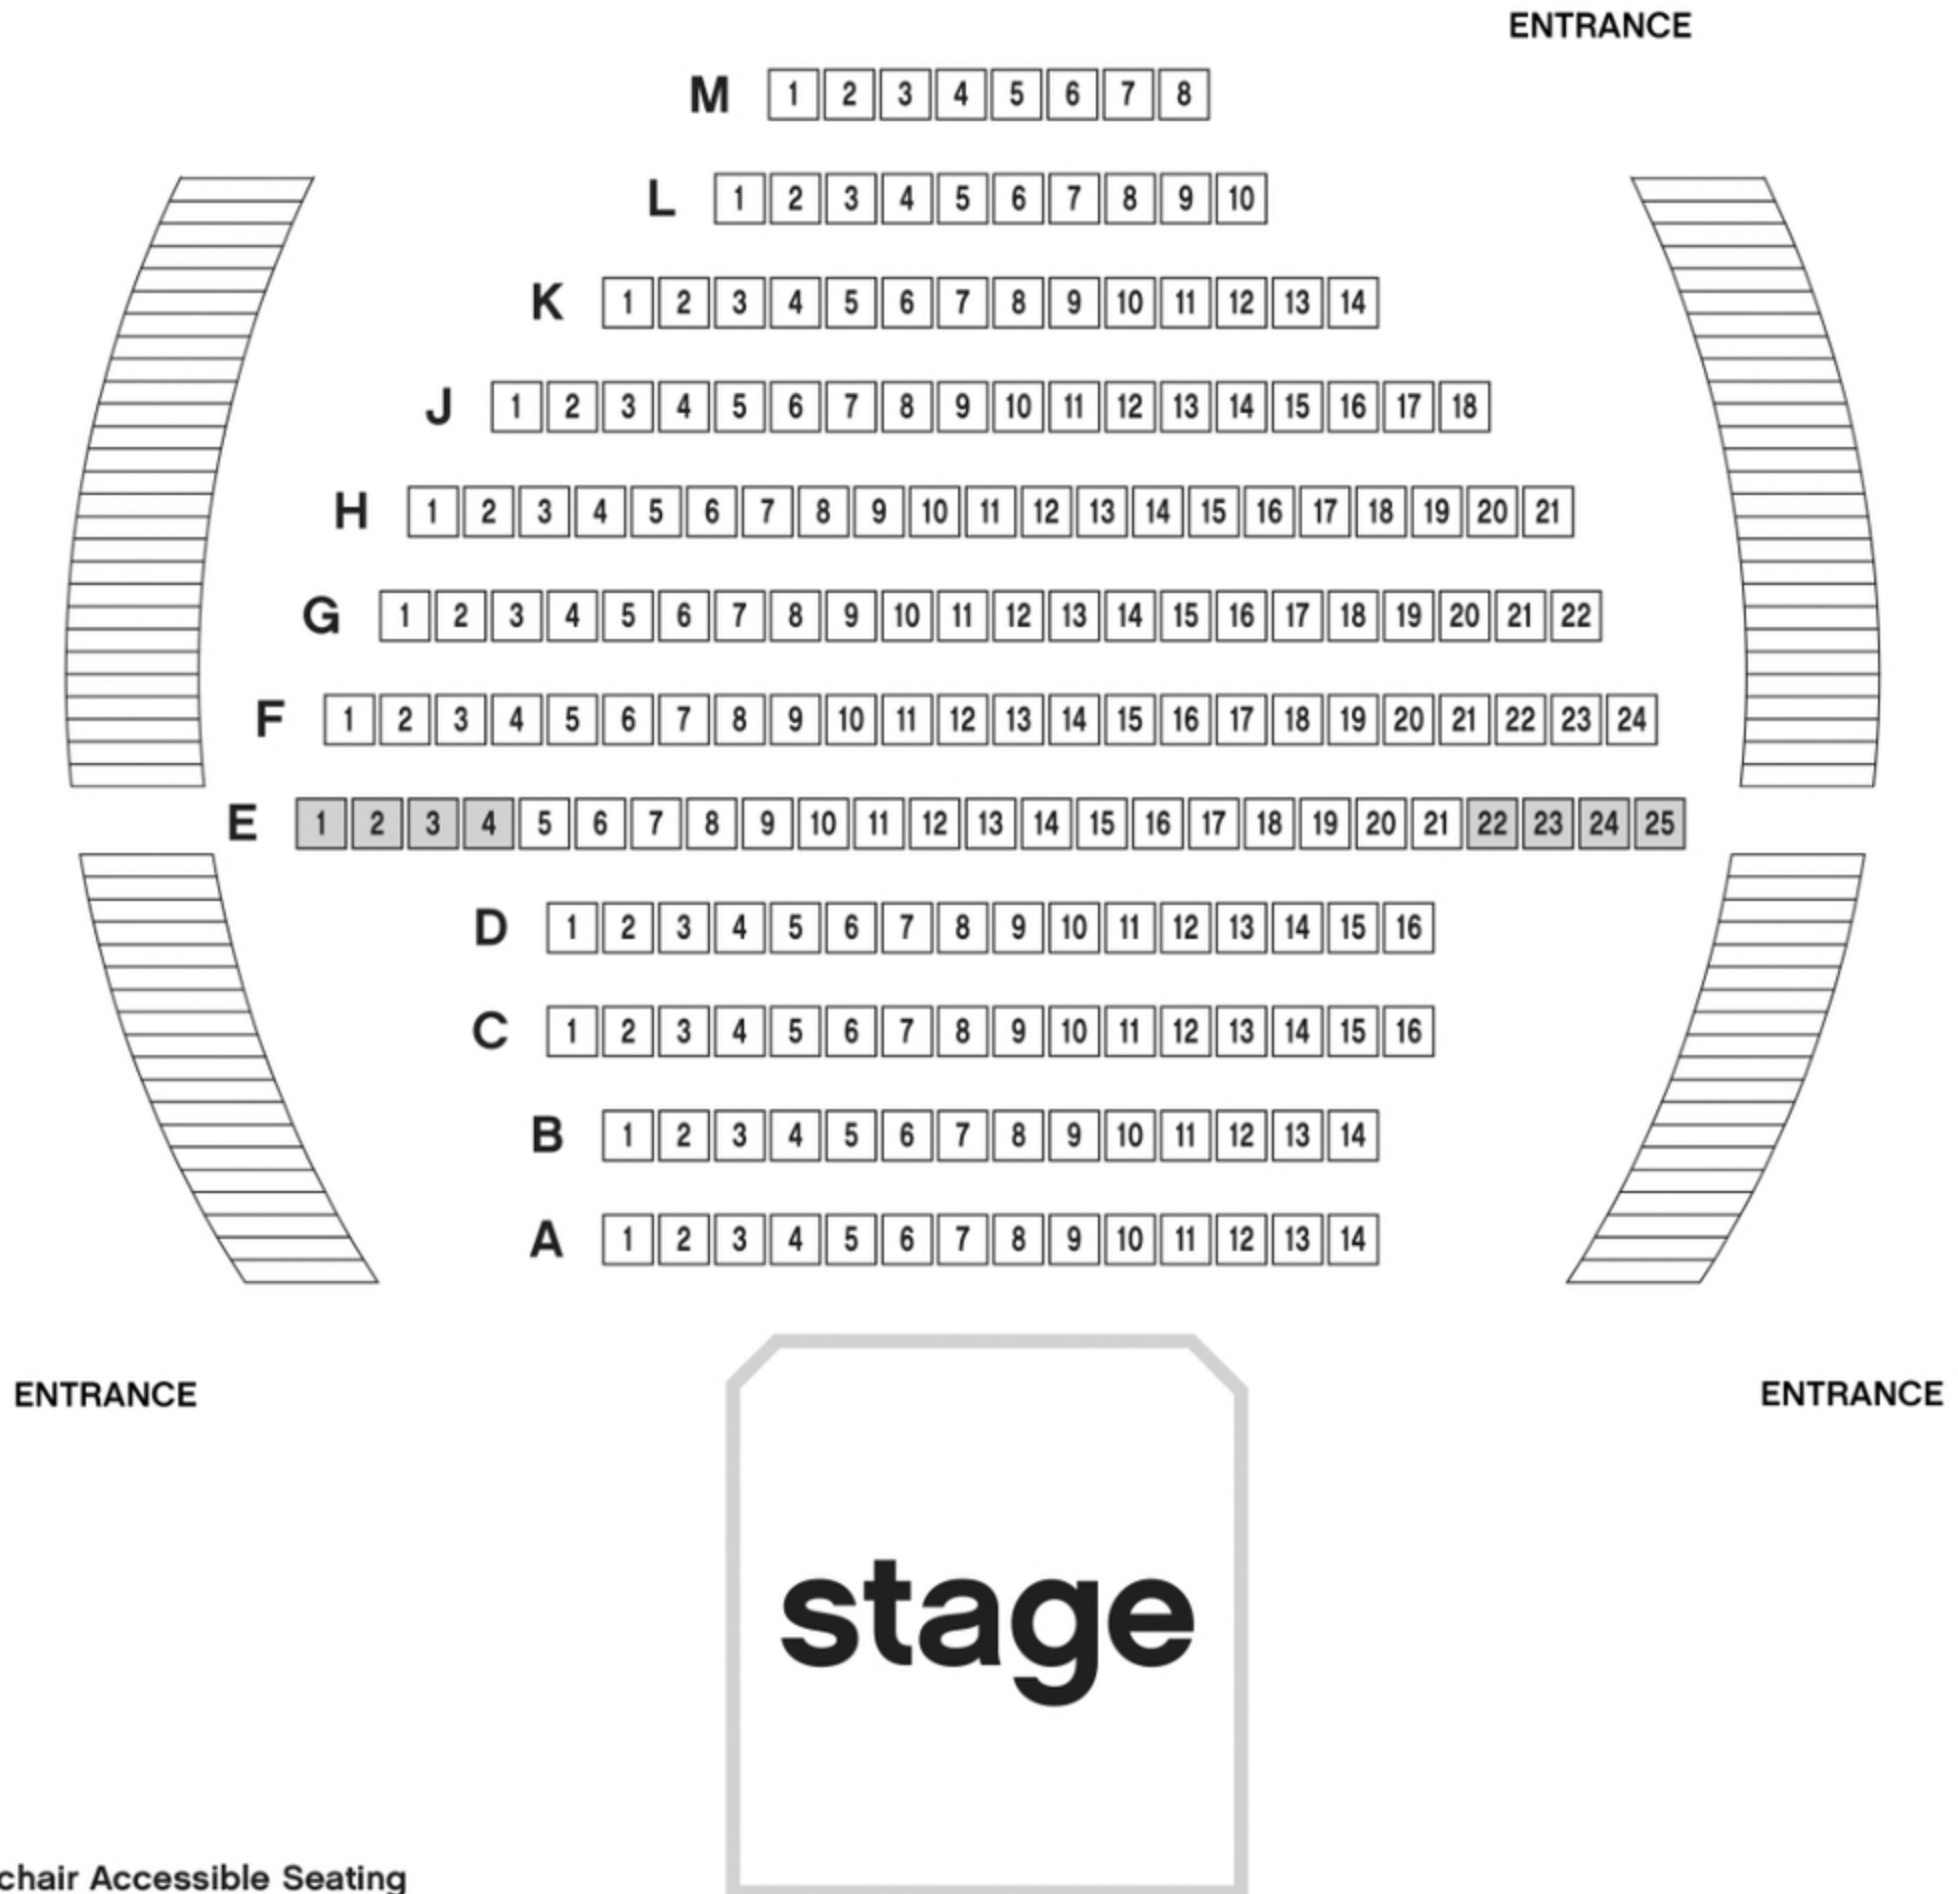

KOGOD CRADLE

■ = Wheelchair Accessible Seating